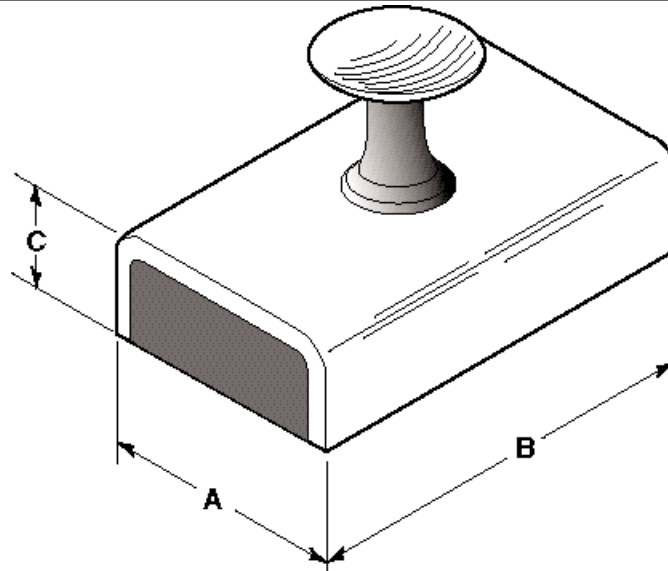

**Providing Magnetic Solutions
For the Material Handling Industry**

Note: Specifications subject to change

WALL MAGNET – SELECTION GUIDE

MODEL NUMBER	DIMENSION "A"	DIMENSION "B"	DIMENSION "C"	HOLDING VALUE (LBS)
WM-10	1.375	1.375	.625	10
WM-12	1.375	2.000	.562	12
WM-25	1.625	2.375	.562	25

MAGNETIC MOUNTING STRIPS

MODEL NUMBER	LENGTH (INCHES)	WIDTH (INCHES)	NUMBER OF MOUNTING HOLES
WMS-18	18	2	2
WMS-36	36	2	3
WMS-52	52	2	4

-Custom Sizes & Configurations Available-

For more information, please contact your local sales representative or our customer service representatives at 1-800-544-5930 or info@mpimagnet.com.

Magnetic Products Inc.

P.O. Box 529 • 683 Town Center Dr. • Highland, MI • 48357

TOLL FREE: 800-544-5930 • 248-887-5600

FAX: 248-887-6100

EMAIL: info@mpimagnet.com

www.mpimagnet.com

DISTRIBUTED BY: